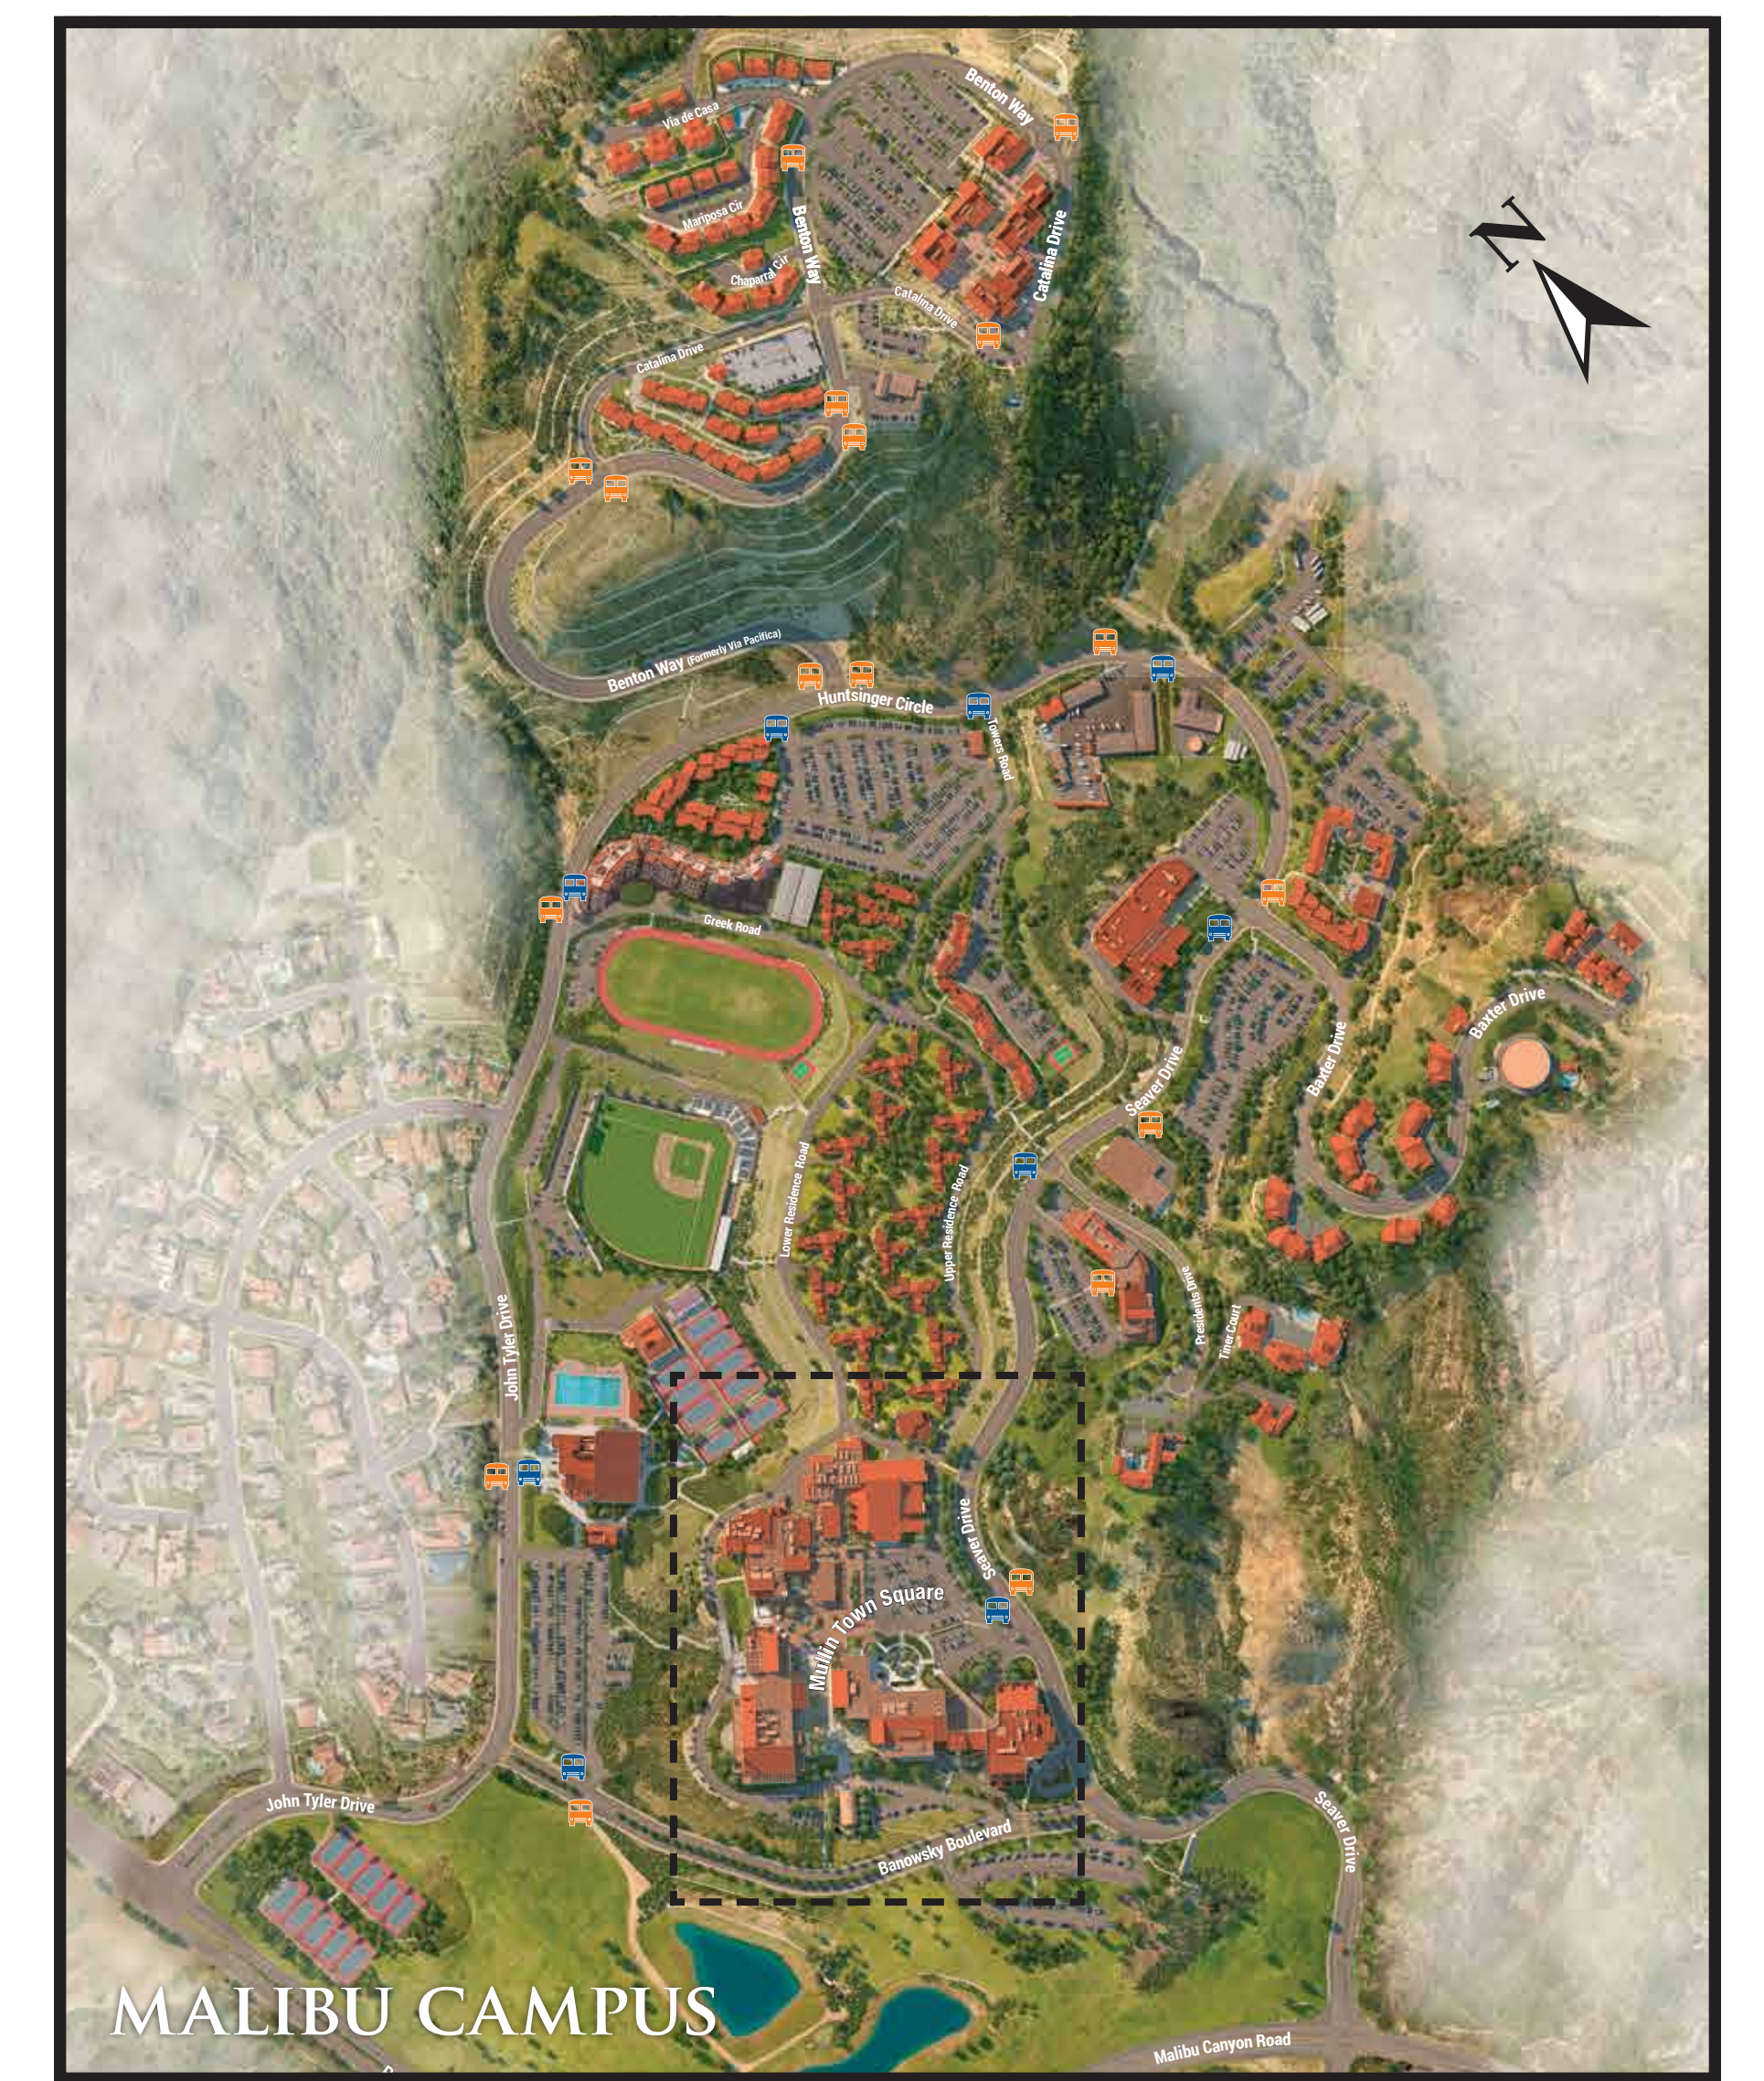

To Center for Communication and Business (CCB), Drescher Graduate Campus, Student Assistance Center (SAC), and Caruso School of Law (CSOL)

Accessible Services

- Parking
- Elevator
- Ramp
- Accessible Path

PEPPERDINE

- ATM
- Blue Light Phone
- Bookstore
- Box Office
- Starbucks Coffee
- Convenience Store
- Defibrillator (AED)
- Emergency Phone
- Food Service
- Information Directory
- Main Entrance
- Restrooms*
- Shuttle Stop
- Tech Central

*All indicated restrooms are accessible.

SEAVER MAIN CAMPUS

For emergencies, call 911 then call Public Safety at 310.506.4441

Malibu campus main telephone number: 310.506.4000

Visitors may park in any legal parking space on campus.